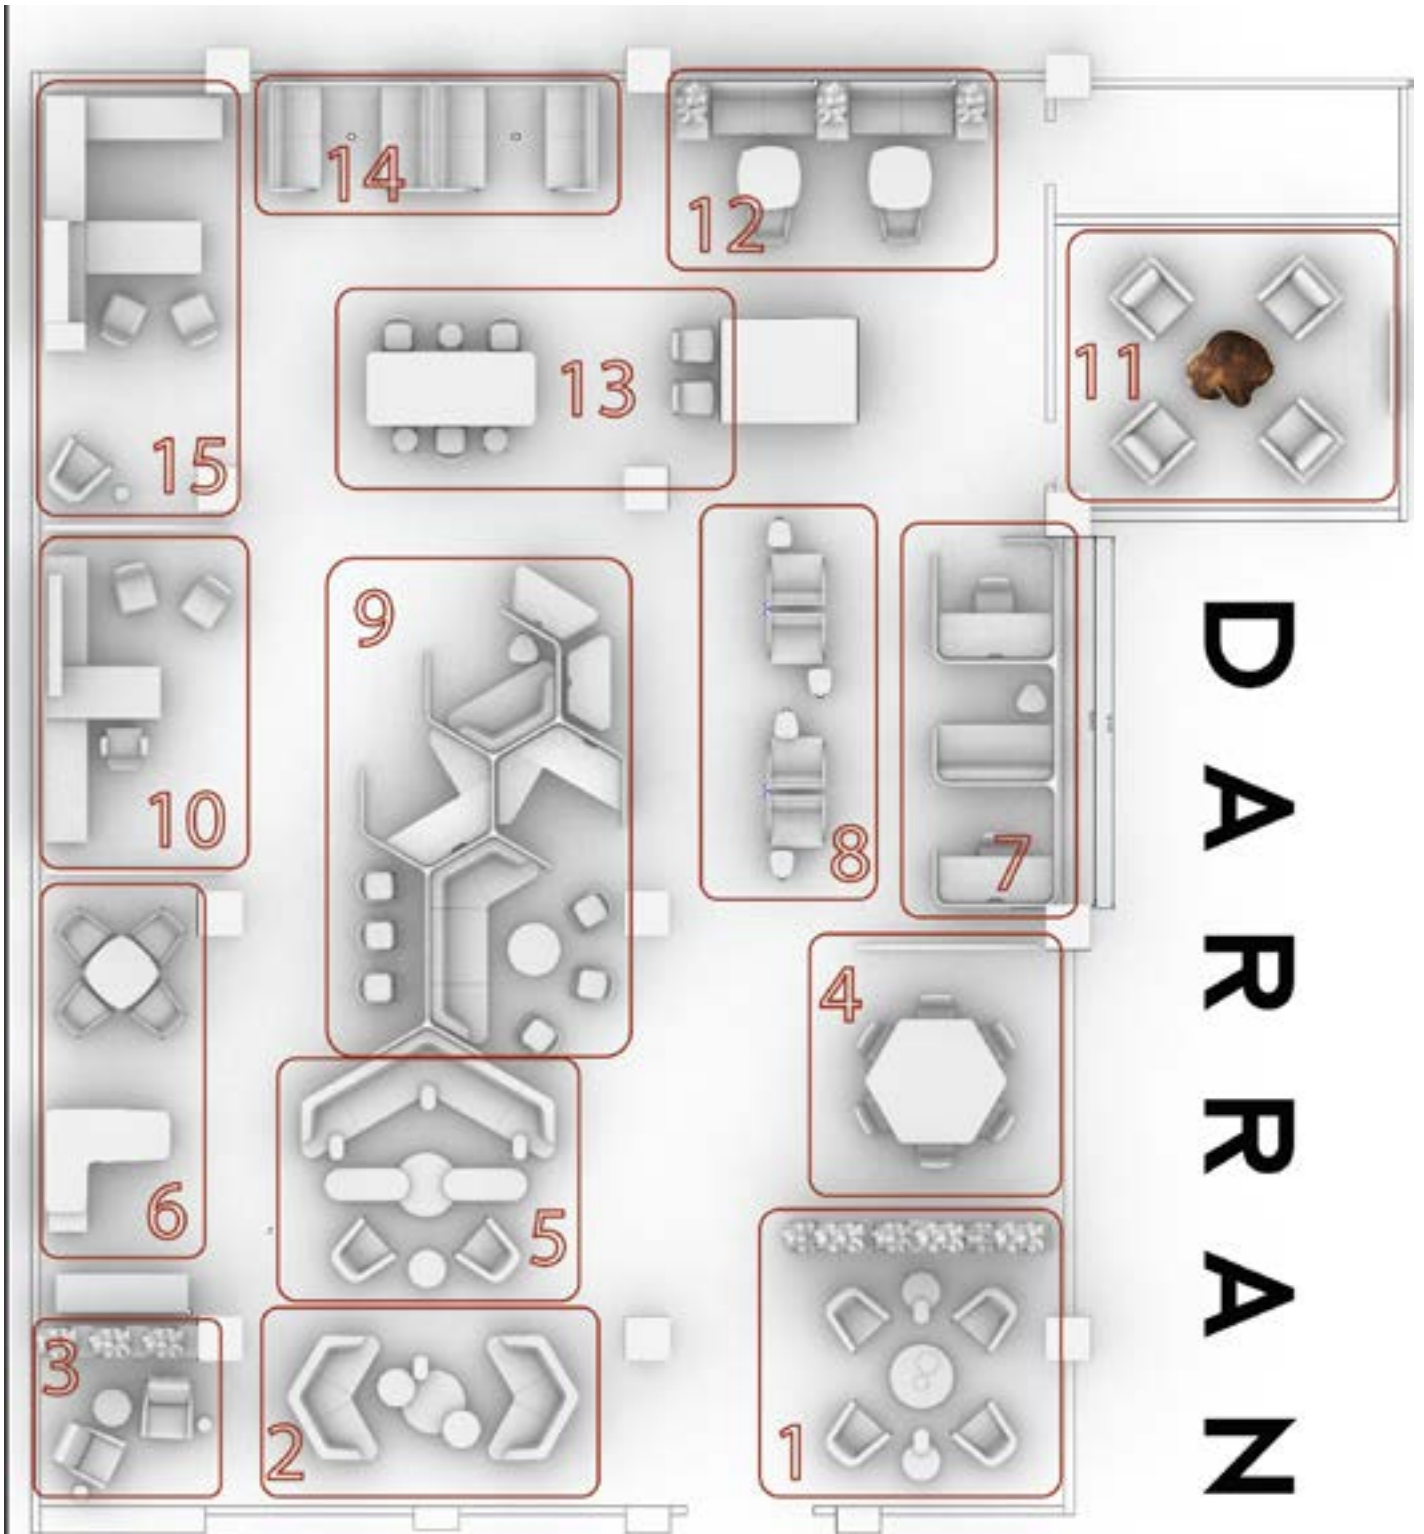

DARRAN®

The Mart, 10-165
NeoCon Showroom 2023

1. Dove, Susu & Envi

			List Price
DOV0200RKC41W	4	Dove Rocking Chair 35.5" x 32" x 27.5" - Lounge Seat: PET 248 - Low Fire Red - Clear Walnut Finish - DSBC Back and Seat Cushion COM/HBF/ Crafted Felt 1017-74 Ancho Chile	2,907 ea 200 ea. 200 ea.
SUS2326PT354W	2	Susu Laptop Table 22.5" x 15.25" x 26" - PET Tray 248 - Low Fire Red - Oyster Metal Finish - Wood Insert: Clear Walnut	1,792 ea. 125 ea. 105 ea. 75 ea.
SUS3615RD353W	1	Susu Round Table 36" x 14.5" - PET Tray 248 - Low Fire Red - Wood Insert/Knuckle: Clear Walnut - Oyster Metal Finish	2,021 ea. 125 ea. 165 ea. 150 ea.
SUS2224RD353W	2	Susu Round Table 21.75" x 24" - PET Tray 248 - Low Fire Red - Wood Insert/Knuckle: Clear Walnut - Oyster Metal Finish	1,824 ea. 125 ea. 135 ea. 105 ea.
SUS2217RD353W	1	Susu Round Table 21.75" x 17" - PET Tray 248 - Low Fire Red - Wood Insert/Knuckle: Clear Walnut - Oyster Metal Finish	1,770 ea. 125 ea. 75 ea. 105 ea.

List Price

ENV4218PL108

- 1 Envi Planter Stacked 42" x 18" x 40"
- Planter Box Paint Skyline Steel
- Wood Frame: Clear Walnut
- Oyster Metal Finish

2,535 ea

350 ea.

75 ea.

Total Setup Cost 31,885

2. Honey Buzz & Susu

7. Honey & Quinn

		List Price
HNY3555SP889	1 Honey 35" x 3" x 55" 120° Starter Panel - HBF/COM/Skin Coat/Frosting 46 - Leg : MTL-10 - Grey White Metal Finish (Premium)	942 ea. 55 ea. 20 ea.
HNY3450PP893	1 Honey 34" x 3" x 50" 120° Double Sided Power Panel - HBF/COM/Skin Coat/Frosting 46 - Acrylic Cover	1,251 ea.
HNY3450PP892	1 Honey 34" x 3" x 50" 120° Single Sided Power Panel - HBF/COM/Skin Coat/Frosting 46 -Acrylic Cover	1,169 ea.
HNY1655CP906	3 Honey 12" x 9.5" x 55" 90° Three Way Corner - Leg : MTL-10 - Grey White Metal Finish (Premium)	819 ea. 55 ea. 20 ea.
HNY5455AP904	1 Honey 53.5" x 3" x 55" 90° Adder Panel No Access - HBF/COM/Skin Coat/Frosting 46 - Leg : MTL-10 - Grey White Metal Finish (Premium)	1,395 ea. 55 ea. 20 ea.